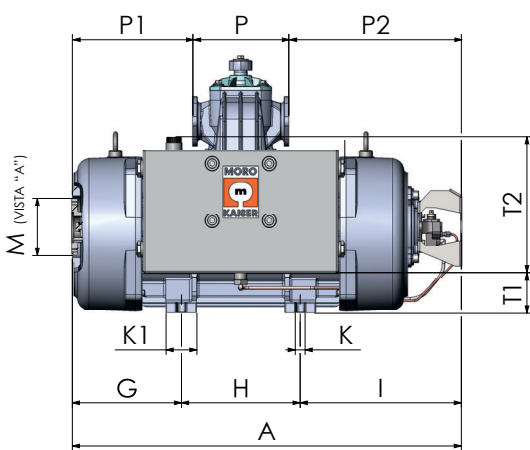

MORO KAISER COMPONENTS

PM90T TURBO

- ✓ **New forced continuous lubrication system on both bearings**
- ✓ **Side-mounted stainless steel oil tank to improve vacuum pump cooling efficiency applicable both on the RIGHT and on the LEFT side**
- ✓ **Bidirectional vacuum pump (CR or CCR): no need to open the vacuum pump and replace parts to change the direction of rotation but only the lubrication pump**
- ✓ **New oil pump protection**
- ✓ **For your own safety, built-in lifting hooks**

NEW

Dual fan air cooled vacuum pumps

PM90T

	A	B	B1	B2	C	D	E	F	G	H	I	K	K1	N	P	P1	P2	Q	S	T1	T2
mm	819.5	410.5	163	247.5	542	245	305	181.5	230	250	339.5	16	65	109	202	254	363.5	76-80	405	85	286.5
in	32.3	16.2	6.4	9.7	21.3	9.6	12.0	7.1	9.1	9.8	13.4	0.6	2.6	4.3	8.0	10.0	14.3	3	15.9	3.3	11.3

Codice Code

6.211005250-1
6.211005260-1

Rotazione Rotation

CCR / SX / LEFT
CR / DX / RIGHT

Prestazioni | Performances

Portata d'aria a bocca libera Free air flow	l/min	12183
	m ³ /h	731
	cfm	430
Portata d'aria all'80% di vuoto Air delivery at 80% vacuum	l/min	4879
	m ³ /h	293
	cfm	172
Vuoto servizio continuo Continuous duty vacuum	%	80
	In Hg	23.9
Vuoto Massimo Maximum vacuum	%	95
	In Hg	28.4
Pressione max Maximum pressure	bar abs	3
	barg	2
	psi abs	43.5
	psig	29.0
Potenza assorbita a vuoto max Power required at maximum vacuum	Kw	10.6
	hp	14.4
Potenza assorbita alla pressione max Power required at maximum pressure	Kw	27.5
	hp	37.4
Consumo olio Oil consumption	gr/h	154
Capacità serbatoio olio Oil tank capacity	lt	4
	Quarts	4.2
Livello di pressione sonora Noise level	dB-A	78
Velocità massima Max speed	rpm	1350
Velocità di lavoro Working speed	rpm	1200
Peso Weight	Kg	213
	Lbs	470