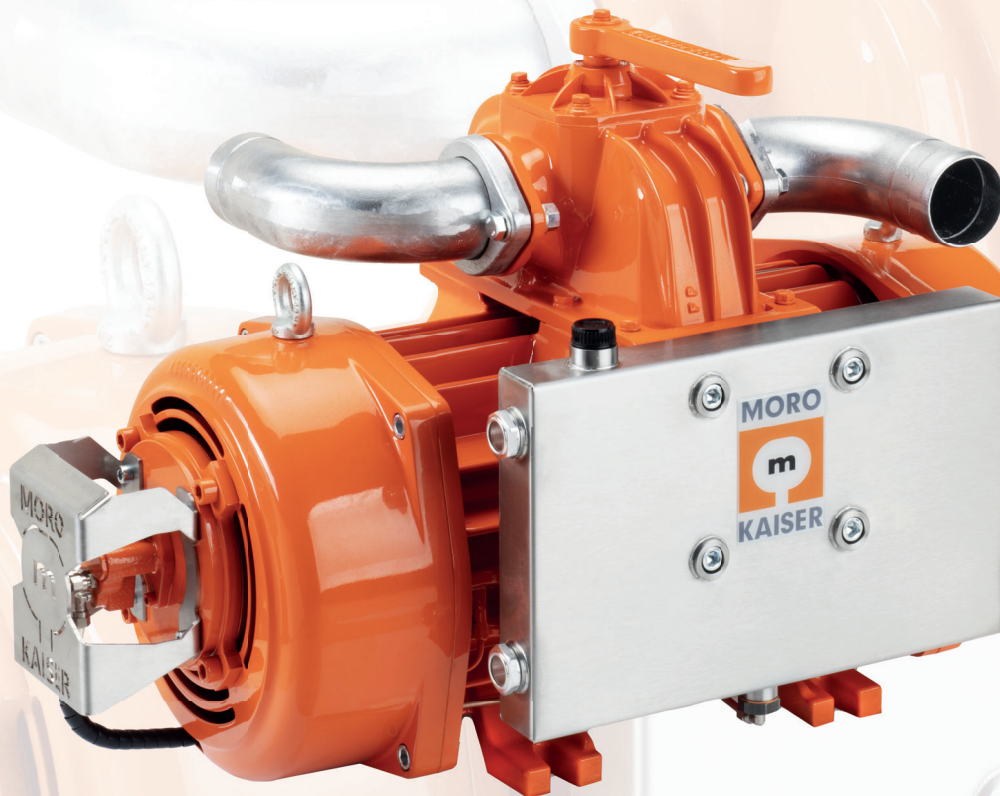

MORO KAISER COMPONENTS

PM90T TURBO

- ✓ **New forced continuous lubrication system on both bearings**
- ✓ **Side-mounted stainless steel oil tank to improve vacuum pump cooling efficiency applicable both on the RIGHT and on the LEFT side**
- ✓ **Bidirectional vacuum pump (CR or CCR): no need to open the vacuum pump and replace parts to change the direction of rotation but only the lubrication pump**
- ✓ **New oil pump protection**
- ✓ **For your own safety, built-in lifting hooks**

NEW

Dual fan air cooled vacuum pumps

PM90T

	A	B	B1	B2	C	D	E	F	G	H	I	K	K1	N	P	P1	P2	Q	S	T1	T2
mm	819.5	410.5	163	247.5	542	245	305	181.5	230	250	339.5	16	65	109	202	254	363.5	76-80	405	85	286.5
in	32.3	16.2	6.4	9.7	21.3	9.6	12.0	7.1	9.1	9.8	13.4	0.6	2.6	4.3	8.0	10.0	14.3	3	15.9	3.3	11.3

Codice Code

6.211005250-1
6.211005260-1

Rotazione Rotation

CCR / SX / LEFT
CR / DX / RIGHT

Prestazioni | Performances

Portata d'aria a bocca libera Free air flow	l/min	12183
	m ³ /h	731
	cfm	430
Portata d'aria all'80% di vuoto Air delivery at 80% vacuum	l/min	4879
	m ³ /h	293
	cfm	172
Vuoto servizio continuo Continuous duty vacuum	%	80
	In Hg	23.9
Vuoto Massimo Maximum vacuum	%	95
	In Hg	28.4
Pressione max Maximum pressure	bar abs	3
	barg	2
	psi abs	43.5
	psig	29.0
Potenza assorbita a vuoto max Power required at maximum vacuum	Kw	10.6
	hp	14.4
Potenza assorbita alla pressione max Power required at maximum pressure	Kw	27.5
	hp	37.4
Consumo olio Oil consumption	gr/h	154
Capacità serbatoio olio Oil tank capacity	lt	4
	Quarts	4.2
Livello di pressione sonora Noise level	dB-A	78
Velocità massima Max speed	rpm	1350
Velocità di lavoro Working speed	rpm	1200
Peso Weight	Kg	213
	Lbs	470