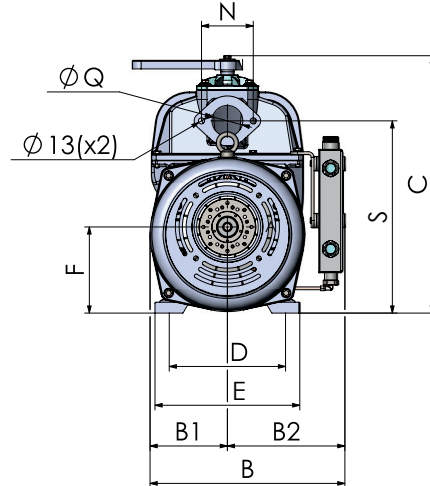

MORO KAISER COMPONENTS

PM90T TURBO

- ✓ **New forced continuous lubrication system on both bearings**
- ✓ **Side-mounted stainless steel oil tank to improve vacuum pump cooling efficiency applicable both on the RIGHT and on the LEFT side**
- ✓ **Bidirectional vacuum pump (CR or CCR): no need to open the vacuum pump and replace parts to change the direction of rotation but only the lubrication pump**
- ✓ **New oil pump protection**
- ✓ **For your own safety, built-in lifting hooks**

NEW

Dual fan air cooled vacuum pumps

PM90T

	A	B	B1	B2	C	D	E	F	G	H	I	K	K1	N	P	P1	P2	Q	S	T1	T2
mm	819.5	410.5	163	247.5	542	245	305	181.5	230	250	339.5	16	65	109	202	254	363.5	76-80	405	85	286.5
in	32.3	16.2	6.4	9.7	21.3	9.6	12.0	7.1	9.1	9.8	13.4	0.6	2.6	4.3	8.0	10.0	14.3	3	15.9	3.3	11.3

Codice Code

6.211005250-1
6.211005260-1

Rotazione Rotation

CCR / SX / LEFT
CR / DX / RIGHT

Prestazioni | Performances

Portata d'aria a bocca libera Free air flow	l/min	12183
	m ³ /h	731
	cfm	430
Portata d'aria all'80% di vuoto Air delivery at 80% vacuum	l/min	4879
	m ³ /h	293
	cfm	172
Vuoto servizio continuo Continuous duty vacuum	%	80
	In Hg	23.9
Vuoto Massimo Maximum vacuum	%	95
	In Hg	28.4
Pressione max Maximum pressure	bar abs	3
	barg	2
	psi abs	43.5
	psig	29.0
Potenza assorbita a vuoto max Power required at maximum vacuum	Kw	10.6
	hp	14.4
Potenza assorbita alla pressione max Power required at maximum pressure	Kw	27.5
	hp	37.4
Consumo olio Oil consumption	gr/h	154
Capacità serbatoio olio Oil tank capacity	lt	4
	Quarts	4.2
Livello di pressione sonora Noise level	dB-A	78
Velocità massima Max speed	rpm	1350
Velocità di lavoro Working speed	rpm	1200
Peso Weight	Kg	213
	Lbs	470