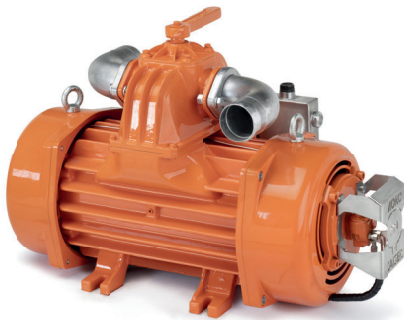

MORO KAISER COMPONENTS

PM90T TURBO

- ✓ **New forced continuous lubrication system on both bearings**
- ✓ **Side-mounted stainless steel oil tank to improve vacuum pump cooling efficiency applicable both on the RIGHT and on the LEFT side**
- ✓ **Bidirectional vacuum pump (CR or CCR): no need to open the vacuum pump and replace parts to change the direction of rotation but only the lubrication pump**
- ✓ **New oil pump protection**
- ✓ **For your own safety, built-in lifting hooks**

NEW

Dual fan air cooled vacuum pumps

PM90T

	A	B	B1	B2	C	D	E	F	G	H	I	K	K1	N	P	P1	P2	Q	S	T1	T2
mm	819.5	410.5	163	247.5	542	245	305	181.5	230	250	339.5	16	65	109	202	254	363.5	76-80	405	85	286.5
in	32.3	16.2	6.4	9.7	21.3	9.6	12.0	7.1	9.1	9.8	13.4	0.6	2.6	4.3	8.0	10.0	14.3	3	15.9	3.3	11.3

Codice Code

6.211005250-1
6.211005260-1

Rotazione Rotation

CCR / SX / LEFT
CR / DX / RIGHT

Prestazioni | Performances

Portata d'aria a bocca libera Free air flow	l/min	12183
	m ³ /h	731
	cfm	430
Portata d'aria all'80% di vuoto Air delivery at 80% vacuum	l/min	4879
	m ³ /h	293
	cfm	172
Vuoto servizio continuo Continuous duty vacuum	%	80
	In Hg	23.9
Vuoto Massimo Maximum vacuum	%	95
	In Hg	28.4
Pressione max Maximum pressure	bar abs	3
	barg	2
	psi abs	43.5
	psig	29.0
Potenza assorbita a vuoto max Power required at maximum vacuum	Kw	10.6
	hp	14.4
Potenza assorbita alla pressione max Power required at maximum pressure	Kw	27.5
	hp	37.4
Consumo olio Oil consumption	gr/h	154
Capacità serbatoio olio Oil tank capacity	lt	4
	Quarts	4.2
Livello di pressione sonora Noise level	dB-A	78
Velocità massima Max speed	rpm	1350
Velocità di lavoro Working speed	rpm	1200
Peso Weight	Kg	213
	Lbs	470