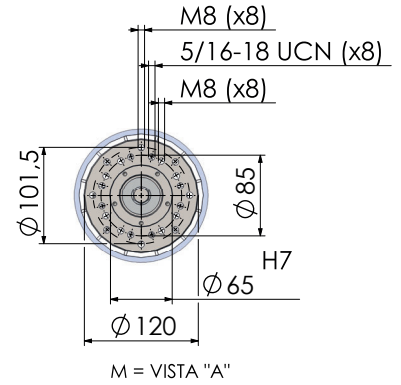

MORO KAISER COMPONENTS

PM90T TURBO

- ✓ **New forced continuous lubrication system on both bearings**
- ✓ **Side-mounted stainless steel oil tank to improve vacuum pump cooling efficiency applicable both on the RIGHT and on the LEFT side**
- ✓ **Bidirectional vacuum pump (CR or CCR): no need to open the vacuum pump and replace parts to change the direction of rotation but only the lubrication pump**
- ✓ **New oil pump protection**
- ✓ **For your own safety, built-in lifting hooks**

NEW

Dual fan air cooled vacuum pumps

PM90T

	A	B	B1	B2	C	D	E	F	G	H	I	K	K1	N	P	P1	P2	Q	S	T1	T2
mm	819.5	410.5	163	247.5	542	245	305	181.5	230	250	339.5	16	65	109	202	254	363.5	76-80	405	85	286.5
in	32.3	16.2	6.4	9.7	21.3	9.6	12.0	7.1	9.1	9.8	13.4	0.6	2.6	4.3	8.0	10.0	14.3	3	15.9	3.3	11.3

Codice Code

6.211005250-1
6.211005260-1

Rotazione Rotation

CCR / SX / LEFT
CR / DX / RIGHT

Prestazioni | Performances

Portata d'aria a bocca libera Free air flow	l/min	12183
	m ³ /h	731
	cfm	430
Portata d'aria all'80% di vuoto Air delivery at 80% vacuum	l/min	4879
	m ³ /h	293
	cfm	172
Vuoto servizio continuo Continuous duty vacuum	%	80
	In Hg	23.9
Vuoto Massimo Maximum vacuum	%	95
	In Hg	28.4
Pressione max Maximum pressure	bar abs	3
	barg	2
	psi abs	43.5
	psig	29.0
Potenza assorbita a vuoto max Power required at maximum vacuum	Kw	10.6
	hp	14.4
Potenza assorbita alla pressione max Power required at maximum pressure	Kw	27.5
	hp	37.4
Consumo olio Oil consumption	gr/h	154
Capacità serbatoio olio Oil tank capacity	lt	4
	Quarts	4.2
Livello di pressione sonora Noise level	dB-A	78
Velocità massima Max speed	rpm	1350
Velocità di lavoro Working speed	rpm	1200
Peso Weight	Kg	213
	Lbs	470